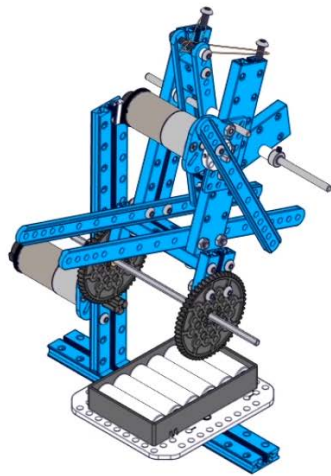

Guía de armado de la catapulta

- Screw M4x14
- Screw M4x14
- Screw M4x14

Headless Set Screw M3×5

Flange Copper Sleeve 4×8×4mm

Plastic Ring 4×7×3

Plastic Ring 4×7×3

Beam0412-140

Screw M4x8

Screw M4x8

Screw M4x8

Screw M4×14

Screw M4×14

Two screws are shown, one above the other. Each has a label 'Screw M4×14' with a line pointing to the screw head.

Plastic Ring 4x7x10

Headless Set Screw M3x5

Screw M4×16

Screw M4×16

Screw M4×14
Screw M4×14

Plate 3×6

Nut M4
Nut M4

Shaft Connector 4mm

Headless Set Screw M3x8

Flange Copper Sleeve 4x8x4mm

Shaft Collar 4mm