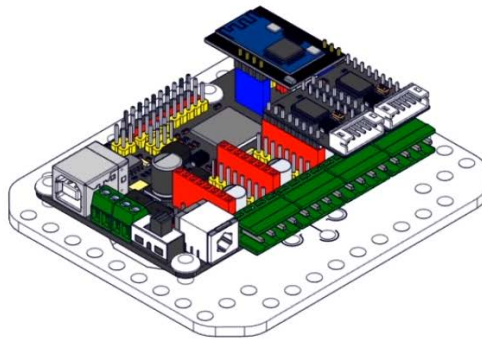

Plastic Rivet 4100

Megapi Encoder/DC Motor Driver

Megapi Encoder/DC Motor Driver

Megapi Shield for RJ25

25mm DC Encoder Motor Cable

Battery Holder Cable