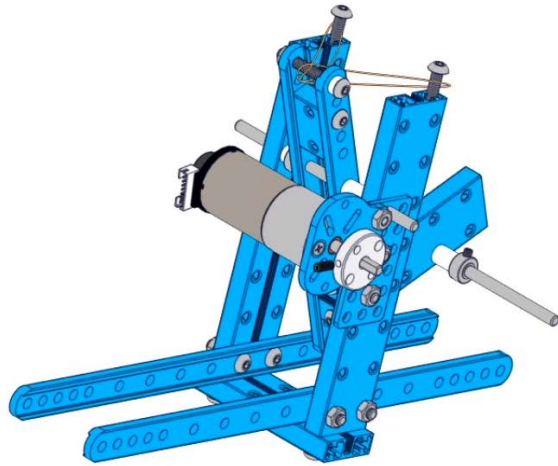

Guía de armado de la catapulta

- Screw M4x14
- Screw M4x14
- Screw M4x14

Headless Set Screw M3×5

Flange Copper Sleeve 4×8×4mm

Plastic Ring 4×7×3

Plastic Ring 4×7×3

Beam0412-140

Screw M4x8

Screw M4x8

Screw M4x8

Screw M4×14

Screw M4×14

Two screws are shown, one above the other. Each has a label 'Screw M4×14' with a line pointing to the screw head.

Plastic Ring 4x7x10

Headless Set Screw M3x5

Screw M4×16

Screw M4×16

Screw M4×14
Screw M4×14

Plate 3×6

Nut M4
Nut M4

Shaft Connector 4mm

Headless Set Screw M3x8

Flange Copper Sleeve 4x8x4mm

Shaft Collar 4mm

Headless Set Screw M3x5

Slide Beam0824-192

Screw M4x14

Screw M4x14

MegaPi Acrylic Bracket

MegaPi

Plastic Rivet 4100

Plastic Rivet 4100