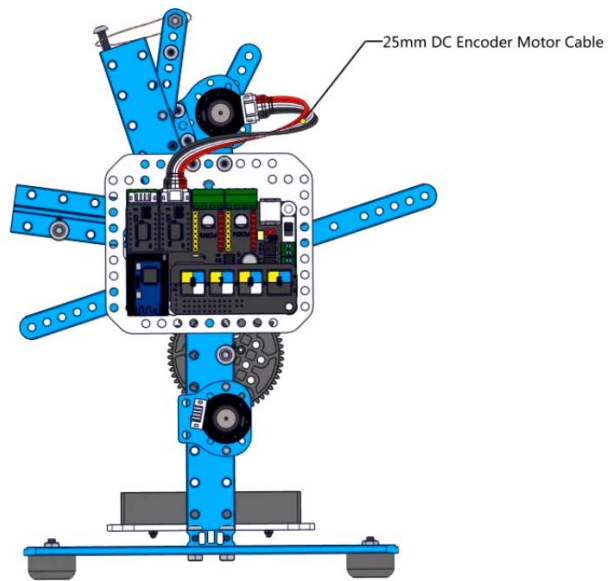

Plastic Rivet 4100

Megapi Encoder/DC Motor Driver

Megapi Encoder/DC Motor Driver

Megapi Shield for RJ25

25mm DC Encoder Motor Cable

Battery Holder Cable