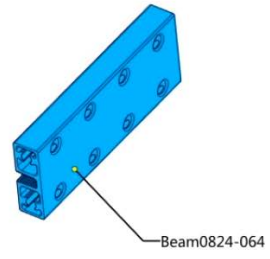

Guía de armado de la catapulta

- Screw M4x14
- Screw M4x14
- Screw M4x14

Headless Set Screw M3×5

Flange Copper Sleeve 4×8×4mm

Plastic Ring 4×7×3

Plastic Ring 4×7×3

Beam0412-140

Screw M4x8

Screw M4x8

Screw M4x8

Screw M4×14

Screw M4×14

Two screws are shown, one above the other. Each has a label 'Screw M4×14' with a line pointing to the screw head.

Plastic Ring 4x7x10

Headless Set Screw M3x5

Screw M4×16

Screw M4×16

Screw M4×14
Screw M4×14

Plate 3×6

Nut M4
Nut M4

Shaft Connector 4mm

Headless Set Screw M3x8

Flange Copper Sleeve 4x8x4mm

Shaft Collar 4mm