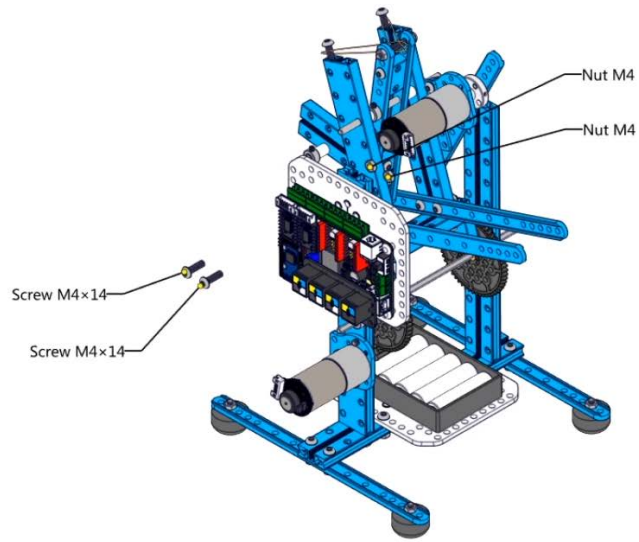

Plastic Rivet 4100

Megapi Encoder/DC Motor Driver

Megapi Encoder/DC Motor Driver

Megapi Shield for RJ25

25mm DC Encoder Motor Cable

Battery Holder Cable