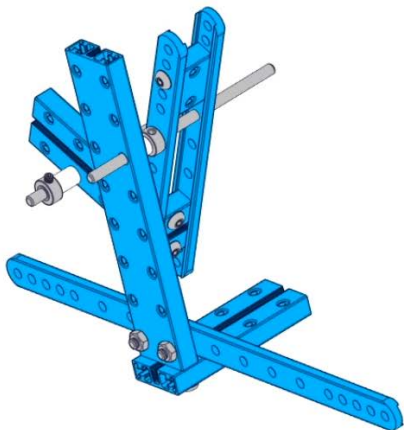

Guía de armado de la catapulta

- Screw M4x14
- Screw M4x14
- Screw M4x14

Headless Set Screw M3×5

Flange Copper Sleeve 4×8×4mm

Plastic Ring 4×7×3

Plastic Ring 4×7×3

Beam0412-140

Screw M4x8

Screw M4x8

Screw M4x8

Screw M4×14

Screw M4×14

Two screws are shown, one above the other. Each has a label 'Screw M4×14' with a line pointing to the screw head.

Plastic Ring 4x7x10

Headless Set Screw M3x5

Screw M4×16

Screw M4×16

Screw M4×14
Screw M4×14

Plate 3×6

Nut M4
Nut M4

Shaft Connector 4mm

Headless Set Screw M3x8

Flange Copper Sleeve 4x8x4mm

Shaft Collar 4mm

Headless Set Screw M3x5

Slide Beam0824-192

Screw M4x14

Screw M4x14

MegaPi Acrylic Bracket

MegaPi

Plastic Rivet 4100

Plastic Rivet 4100