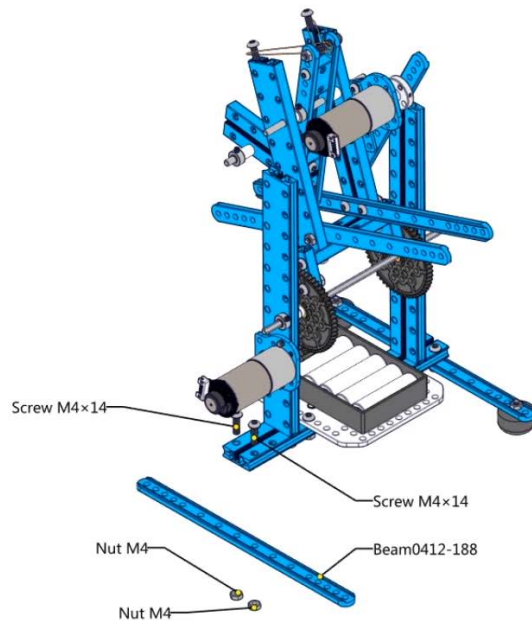

Headless Set Screw M3x5

Slide Beam0824-192

Screw M4x14

Screw M4x14

MegaPi Acrylic Bracket

MegaPi

Plastic Rivet 4100

Plastic Rivet 4100