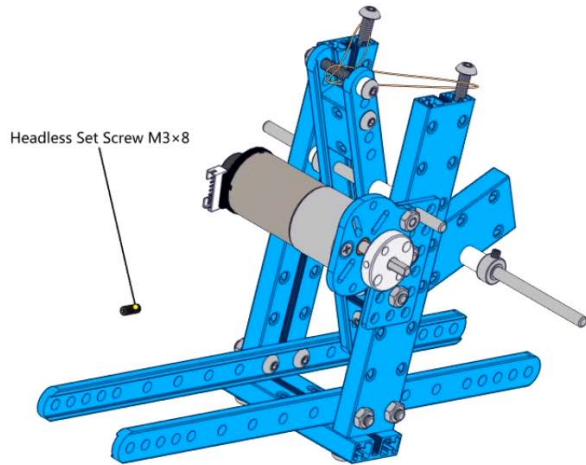

Screw M4x8

Screw M4x8

Screw M4×14

Screw M4×14

Two screws are shown, one above the other. Each has a label 'Screw M4×14' with a line pointing to the screw head.

Plastic Ring 4x7x10

Headless Set Screw M3x5

Screw M4×16

Screw M4×16

Screw M4×14
Screw M4×14

Plate 3×6

Nut M4
Nut M4

Shaft Connector 4mm

Headless Set Screw M3x8

Flange Copper Sleeve 4x8x4mm

Shaft Collar 4mm

Headless Set Screw M3x5

Slide Beam0824-192

Screw M4x14

Screw M4x14

MegaPi Acrylic Bracket

MegaPi

Plastic Rivet 4100

Plastic Rivet 4100