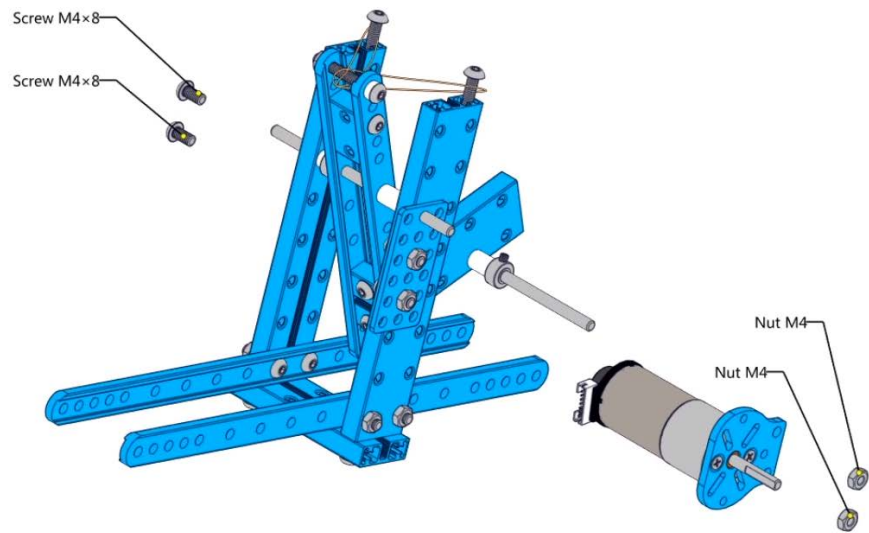

Screw M4x8

Screw M4x8

Screw M4×14

Screw M4×14

Two screws are shown, one above the other. Each has a label 'Screw M4×14' with a line pointing to the screw head.

Plastic Ring 4x7x10

Headless Set Screw M3x5

Screw M4×16

Screw M4×16

Screw M4×14
Screw M4×14

Plate 3×6

Nut M4
Nut M4

Shaft Connector 4mm

Headless Set Screw M3x8

Flange Copper Sleeve 4x8x4mm

Shaft Collar 4mm

Headless Set Screw M3x5

Slide Beam0824-192

Screw M4x14

Screw M4x14

MegaPi Acrylic Bracket

MegaPi

Plastic Rivet 4100

Plastic Rivet 4100