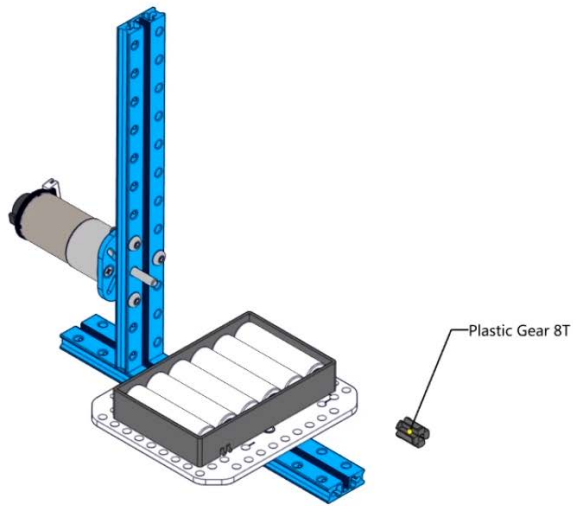

Guía de armado de la catapulta

- Screw M4x14
- Screw M4x14
- Screw M4x14

Headless Set Screw M3×5

Flange Copper Sleeve 4×8×4mm

Plastic Ring 4×7×3

Plastic Ring 4×7×3

Beam0412-140

Screw M4x8

Screw M4x8

Screw M4x8

Screw M4×14

Screw M4×14

Two screws are shown, one above the other. Each has a label 'Screw M4×14' with a line pointing to the screw head.

Plastic Ring 4x7x10

Headless Set Screw M3x5

Screw M4×16

Screw M4×16

Screw M4×14
Screw M4×14

Plate 3×6

Nut M4
Nut M4

Shaft Connector 4mm

Headless Set Screw M3x8

Flange Copper Sleeve 4x8x4mm

Shaft Collar 4mm