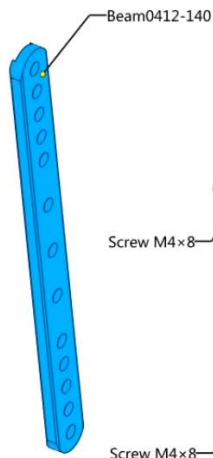

Guía de armado de la catapulta

- Screw M4x14
- Screw M4x14
- Screw M4x14

Headless Set Screw M3×5

Flange Copper Sleeve 4×8×4mm

Plastic Ring 4×7×3

Plastic Ring 4×7×3

Beam0412-140

Screw M4x8

Screw M4x8

Screw M4x8

Screw M4×14

Screw M4×14

Two screws are shown, one above the other. Each has a label 'Screw M4×14' with a line pointing to the screw head.

Plastic Ring 4x7x10

Headless Set Screw M3x5

Screw M4×16

Screw M4×16

Screw M4×14
Screw M4×14

Plate 3×6

Nut M4
Nut M4

Shaft Connector 4mm

Headless Set Screw M3x8

Flange Copper Sleeve 4x8x4mm

Shaft Collar 4mm