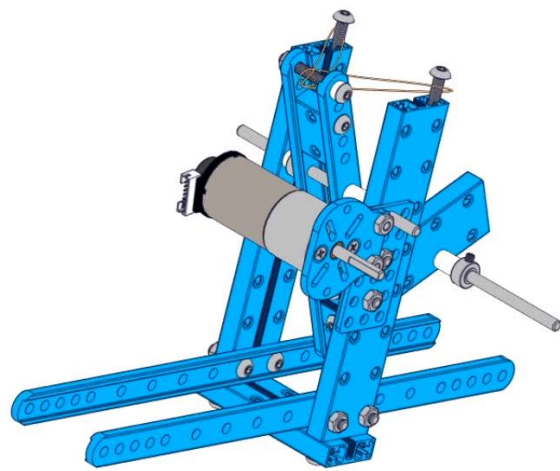

Guía de armado de la catapulta

- Screw M4x14
- Screw M4x14
- Screw M4x14

Headless Set Screw M3×5

Flange Copper Sleeve 4×8×4mm

Plastic Ring 4×7×3

Plastic Ring 4×7×3

Beam0412-140

Screw M4x8

Screw M4x8

Screw M4x8

Screw M4×14

Screw M4×14

Two screws are shown, one above the other. Each has a label 'Screw M4×14' with a line pointing to the screw head.

Plastic Ring 4x7x10

Headless Set Screw M3x5

Screw M4×16

Screw M4×16

Screw M4×14
Screw M4×14

Plate 3×6

Nut M4
Nut M4

Shaft Connector 4mm

Headless Set Screw M3x8

Flange Copper Sleeve 4x8x4mm

Shaft Collar 4mm

Headless Set Screw M3x5

Slide Beam0824-192

Screw M4x14

Screw M4x14

MegaPi Acrylic Bracket

MegaPi

Plastic Rivet 4100

Plastic Rivet 4100