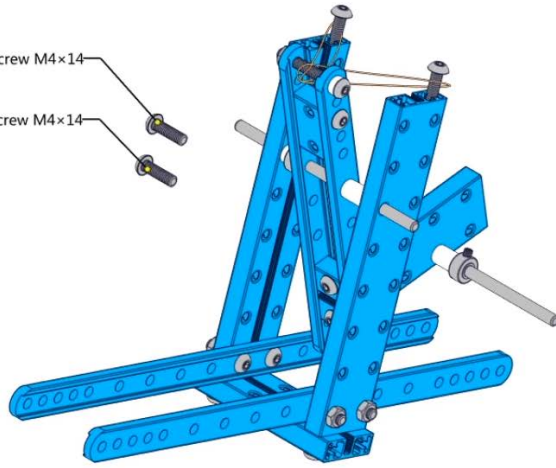

Screw M4x8

Screw M4x8

Screw M4×14

Screw M4×14

Two screws are shown, one above the other. Each has a label 'Screw M4×14' with a line pointing to the screw head.

Plastic Ring 4x7x10

Headless Set Screw M3x5

Screw M4×16

Screw M4×16

Screw M4×14
Screw M4×14

Plate 3×6

Nut M4
Nut M4

Shaft Connector 4mm

Headless Set Screw M3x8

Flange Copper Sleeve 4x8x4mm

Shaft Collar 4mm

Headless Set Screw M3x5

Slide Beam0824-192

Screw M4x14

Screw M4x14

MegaPi Acrylic Bracket

MegaPi

Plastic Rivet 4100

Plastic Rivet 4100