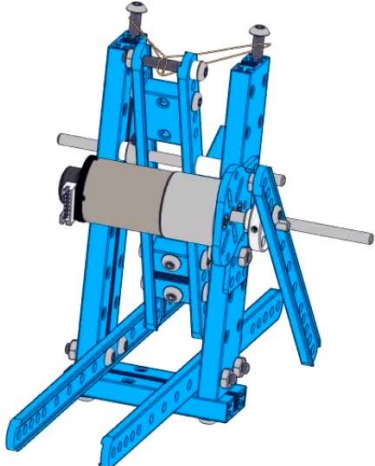

Guía de armado de la catapulta

- Screw M4x14
- Screw M4x14
- Screw M4x14

Headless Set Screw M3×5

Flange Copper Sleeve 4×8×4mm

Plastic Ring 4×7×3

Plastic Ring 4×7×3

Beam0412-140

Screw M4x8

Screw M4x8

Screw M4x8

Screw M4×14

Screw M4×14

Two screws are shown, one above the other. Each has a label 'Screw M4×14' with a line pointing to the screw head.

Plastic Ring 4x7x10

Headless Set Screw M3x5

Screw M4×16

Screw M4×16

Screw M4×14
Screw M4×14

Plate 3×6

Nut M4
Nut M4

Shaft Connector 4mm

Headless Set Screw M3x8

Flange Copper Sleeve 4x8x4mm

Shaft Collar 4mm

Headless Set Screw M3x5

Slide Beam0824-192

Screw M4x14

Screw M4x14

MegaPi Acrylic Bracket

MegaPi

Plastic Rivet 4100

Plastic Rivet 4100