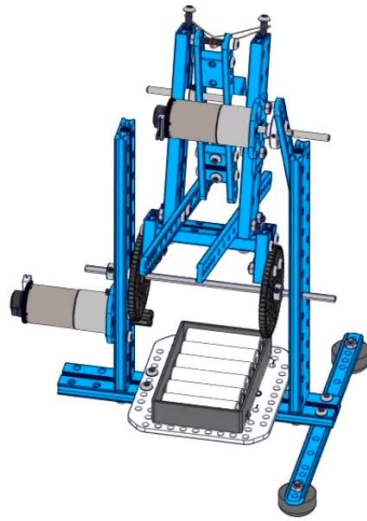

Headless Set Screw M3x5

Slide Beam0824-192

Screw M4x14

Screw M4x14

MegaPi Acrylic Bracket

MegaPi

Plastic Rivet 4100

Plastic Rivet 4100