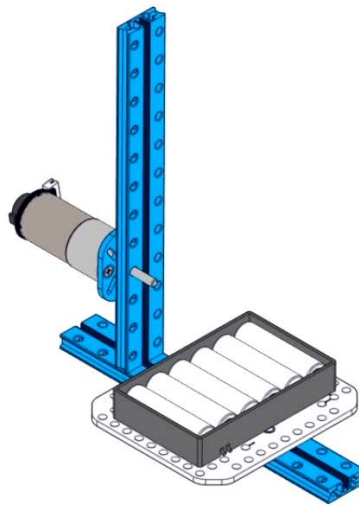

Guía de armado de la catapulta

- Screw M4x14
- Screw M4x14
- Screw M4x14

Headless Set Screw M3×5

Flange Copper Sleeve 4×8×4mm

Plastic Ring 4×7×3

Plastic Ring 4×7×3

Beam0412-140

Screw M4x8

Screw M4x8

Screw M4x8

Screw M4×14

Screw M4×14

Two screws are shown, one above the other. Each has a label 'Screw M4×14' with a line pointing to the screw head.

Plastic Ring 4x7x10

Headless Set Screw M3x5

Screw M4×16

Screw M4×16

Screw M4×14
Screw M4×14

Plate 3×6

Nut M4
Nut M4

Shaft Connector 4mm

Headless Set Screw M3x8

Flange Copper Sleeve 4x8x4mm

Shaft Collar 4mm