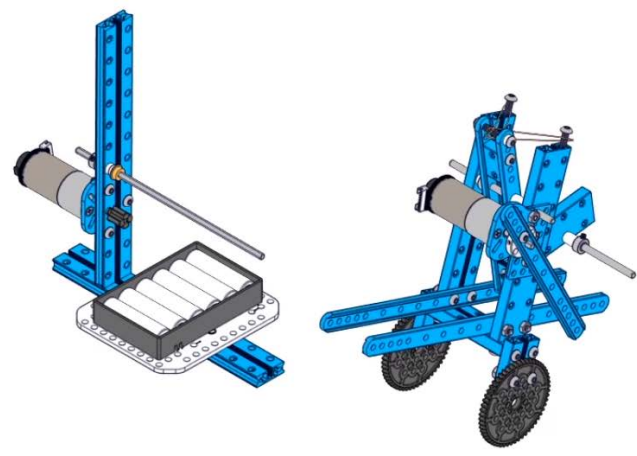

Screw M4×16

Screw M4×14
Screw M4×14

Plate 3×6

Nut M4
Nut M4

Shaft Connector 4mm

Headless Set Screw M3x8

Flange Copper Sleeve 4x8x4mm

Shaft Collar 4mm