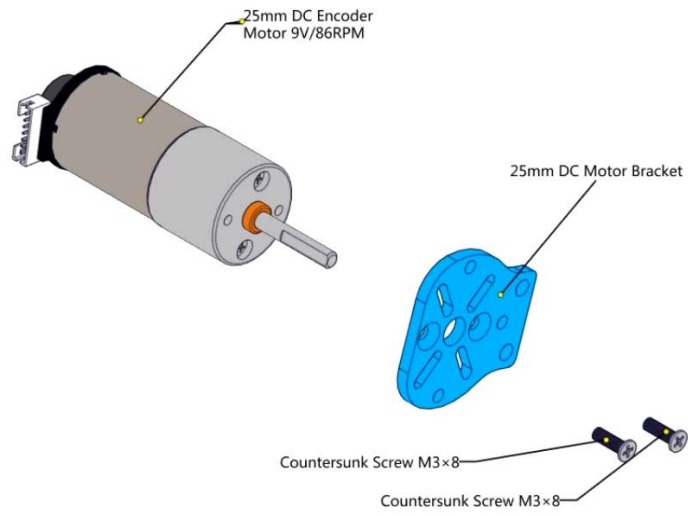

Screw M4x8

Screw M4x8

Screw M4×14

Screw M4×14

Two screws are shown, one above the other. Each has a label 'Screw M4×14' with a line pointing to the screw head.

Plastic Ring 4x7x10

Headless Set Screw M3x5

Screw M4×16

Screw M4×16

Screw M4×14
Screw M4×14

Plate 3×6

Nut M4
Nut M4

Shaft Connector 4mm

Headless Set Screw M3x8

Flange Copper Sleeve 4x8x4mm

Shaft Collar 4mm

Headless Set Screw M3x5

Slide Beam0824-192

Screw M4x14

Screw M4x14

MegaPi Acrylic Bracket

MegaPi

Plastic Rivet 4100

Plastic Rivet 4100

Plastic Rivet 4100

Megapi Encoder/DC Motor Driver

Megapi Encoder/DC Motor Driver

Megapi Shield for RJ25

25mm DC Encoder Motor Cable

Battery Holder Cable