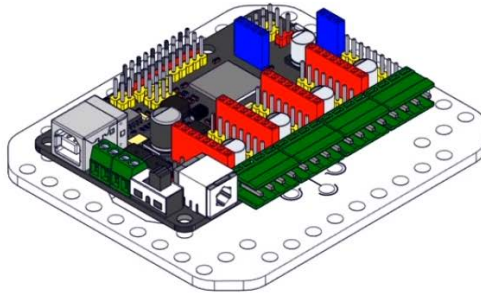

Plastic Rivet 4100

Plastic Rivet 4100

Plastic Rivet 4100