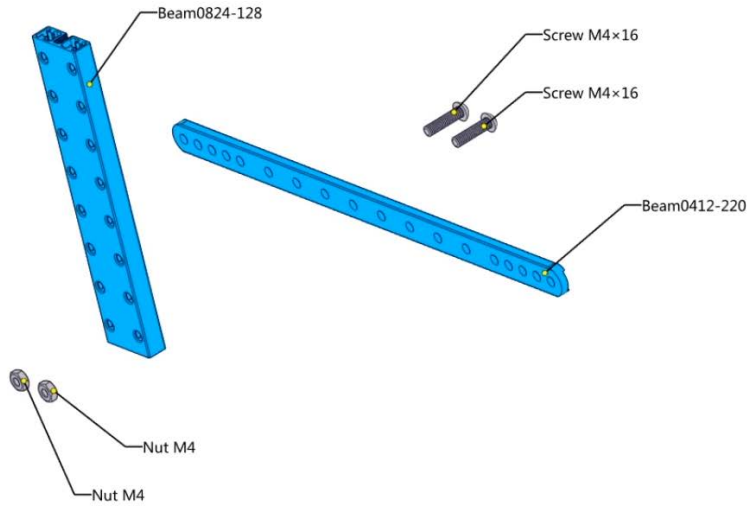

Guía de armado de la catapulta

- Screw M4x14
- Screw M4x14
- Screw M4x14

Headless Set Screw M3×5

Flange Copper Sleeve 4×8×4mm

Plastic Ring 4×7×3

Plastic Ring 4×7×3

Beam0412-140

Screw M4x8

Screw M4x8

Screw M4x8

Screw M4×14

Screw M4×14

Two screws are shown, one above the other. Each has a label 'Screw M4×14' with a line pointing to the screw head.

Plastic Ring 4x7x10

Headless Set Screw M3x5

Screw M4×16

Screw M4×16

Screw M4×14
Screw M4×14

Plate 3×6

Nut M4
Nut M4

Shaft Connector 4mm

Headless Set Screw M3x8

Flange Copper Sleeve 4x8x4mm

Shaft Collar 4mm