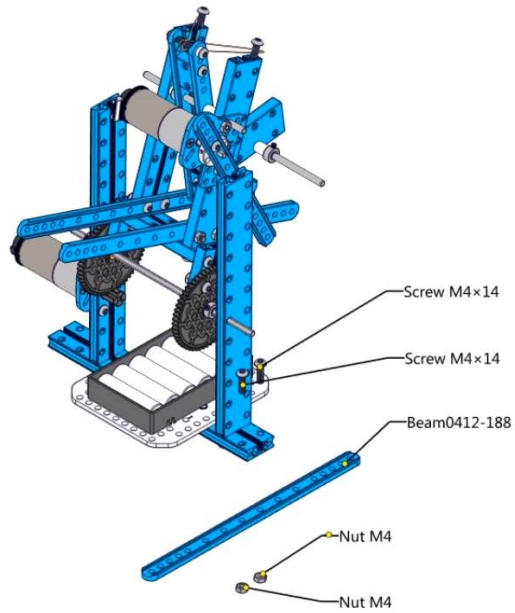

Screw M4×16

Screw M4×14
Screw M4×14

Plate 3×6

Nut M4
Nut M4

Shaft Connector 4mm

Headless Set Screw M3x8

Flange Copper Sleeve 4x8x4mm

Shaft Collar 4mm

Headless Set Screw M3x5

Slide Beam0824-192

Screw M4x14

Screw M4x14

MegaPi Acrylic Bracket

MegaPi

Plastic Rivet 4100

Plastic Rivet 4100