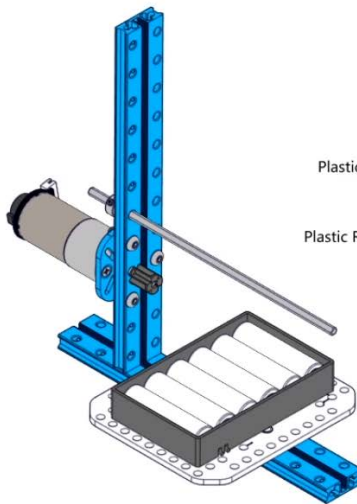

Guía de armado de la catapulta

- Screw M4x14
- Screw M4x14
- Screw M4x14

Headless Set Screw M3×5

Flange Copper Sleeve 4×8×4mm

Plastic Ring 4×7×3

Plastic Ring 4×7×3

Beam0412-140

Screw M4x8

Screw M4x8

Screw M4x8

Screw M4×14

Screw M4×14

Two screws are shown, one above the other. Each has a label 'Screw M4×14' with a line pointing to the screw head.

Plastic Ring 4x7x10

Headless Set Screw M3x5

Screw M4×16

Screw M4×16

Screw M4×14
Screw M4×14

Plate 3×6

Nut M4
Nut M4

Shaft Connector 4mm

Headless Set Screw M3x8

Flange Copper Sleeve 4x8x4mm

Shaft Collar 4mm