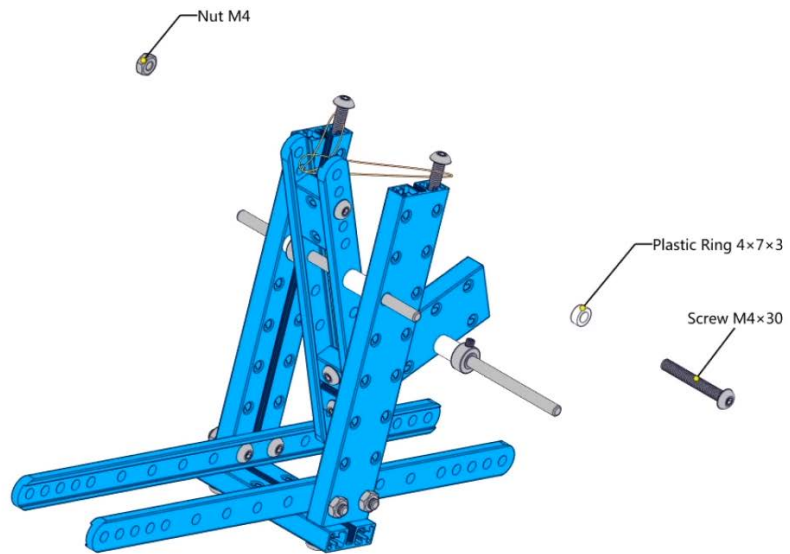

Guía de armado de la catapulta

- Screw M4x14
- Screw M4x14
- Screw M4x14

Headless Set Screw M3×5

Flange Copper Sleeve 4×8×4mm

Plastic Ring 4×7×3

Plastic Ring 4×7×3

Beam0412-140

Screw M4x8

Screw M4x8

Screw M4x8

Screw M4×14

Screw M4×14

Two screws are shown, one above the other. Each has a label 'Screw M4×14' with a line pointing to the screw head.

Plastic Ring 4x7x10

Headless Set Screw M3x5

Screw M4×16

Screw M4×16

Screw M4×14
Screw M4×14

Plate 3×6

Nut M4
Nut M4

Shaft Connector 4mm

Headless Set Screw M3x8

Flange Copper Sleeve 4x8x4mm

Shaft Collar 4mm