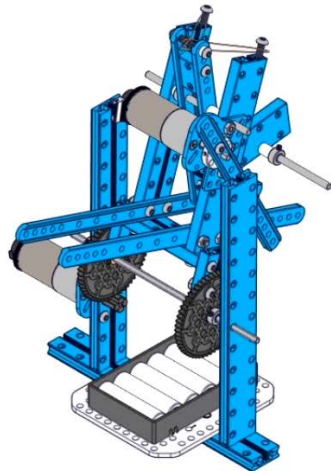

Guía de armado de la catapulta

- Screw M4x14
- Screw M4x14
- Screw M4x14

Headless Set Screw M3×5

Flange Copper Sleeve 4×8×4mm

Plastic Ring 4×7×3

Plastic Ring 4×7×3

Beam0412-140

Screw M4x8

Screw M4x8

Screw M4x8

Screw M4×14

Screw M4×14

Two screws are shown, one above the other. Each has a label 'Screw M4×14' with a line pointing to the screw head.

Plastic Ring 4x7x10

Headless Set Screw M3x5

Screw M4×16

Screw M4×16

Screw M4×14
Screw M4×14

Plate 3×6

Nut M4
Nut M4

Shaft Connector 4mm

Headless Set Screw M3x8

Flange Copper Sleeve 4x8x4mm

Shaft Collar 4mm

Headless Set Screw M3x5

Slide Beam0824-192

Screw M4x14

Screw M4x14

MegaPi Acrylic Bracket

MegaPi

Plastic Rivet 4100

Plastic Rivet 4100