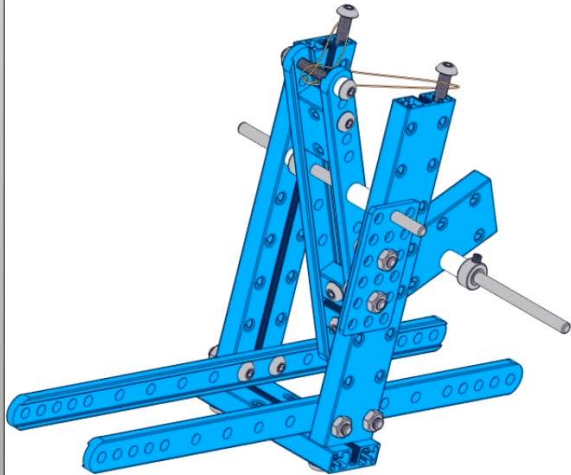

Screw M4x8

Screw M4x8

Screw M4×14

Screw M4×14

Two screws are shown, one above the other. Each has a label 'Screw M4×14' with a line pointing to the screw head.

Plastic Ring 4x7x10

Headless Set Screw M3x5

Screw M4×16

Screw M4×16

Screw M4×14
Screw M4×14

Plate 3×6

Nut M4
Nut M4

Shaft Connector 4mm

Headless Set Screw M3x8

Flange Copper Sleeve 4x8x4mm

Shaft Collar 4mm

Headless Set Screw M3x5

Slide Beam0824-192

Screw M4x14

Screw M4x14

MegaPi Acrylic Bracket

MegaPi

Plastic Rivet 4100

Plastic Rivet 4100