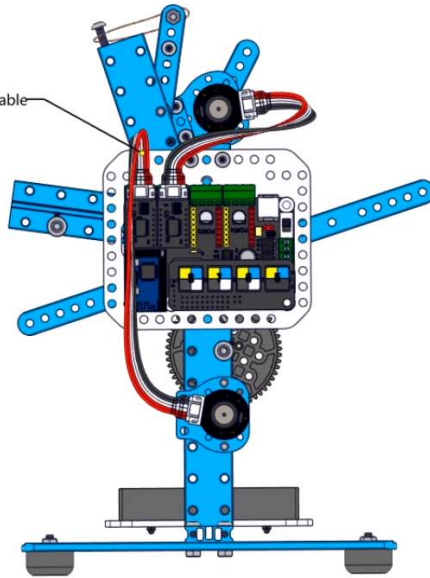

Guía de armado de la catapulta

- Screw M4x14
- Screw M4x14
- Screw M4x14

Headless Set Screw M3×5

Flange Copper Sleeve 4×8×4mm

Plastic Ring 4×7×3

Plastic Ring 4×7×3

Beam0412-140

Screw M4x8

Headless Set Screw M3x5

Slide Beam0824-192

Screw M4x14

Screw M4x14

MegaPi Acrylic Bracket

MegaPi

Plastic Rivet 4100

Plastic Rivet 4100

Plastic Rivet 4100

Megapi Encoder/DC Motor Driver

Megapi Encoder/DC Motor Driver

Megapi Shield for RJ25

25mm DC Encoder Motor Cable

Battery Holder Cable