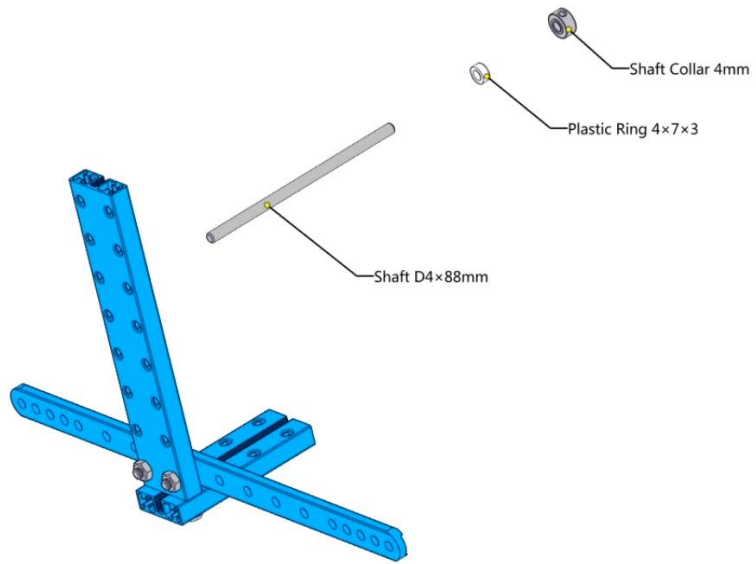

Guía de armado de la catapulta

- Screw M4x14
- Screw M4x14
- Screw M4x14

Headless Set Screw M3×5

Flange Copper Sleeve 4×8×4mm

Plastic Ring 4×7×3

Plastic Ring 4×7×3

Beam0412-140

Screw M4x8

Screw M4x8

Screw M4x8

Screw M4×14

Screw M4×14

Two screws are shown, one above the other. Each has a label 'Screw M4×14' with a line pointing to the screw head.

Plastic Ring 4x7x10

Headless Set Screw M3x5

Screw M4×16

Screw M4×16

Screw M4×14
Screw M4×14

Plate 3×6

Nut M4
Nut M4

Shaft Connector 4mm

Headless Set Screw M3x8

Flange Copper Sleeve 4x8x4mm

Shaft Collar 4mm

Headless Set Screw M3x5

Slide Beam0824-192

Screw M4x14

Screw M4x14

MegaPi Acrylic Bracket

MegaPi

Plastic Rivet 4100

Plastic Rivet 4100