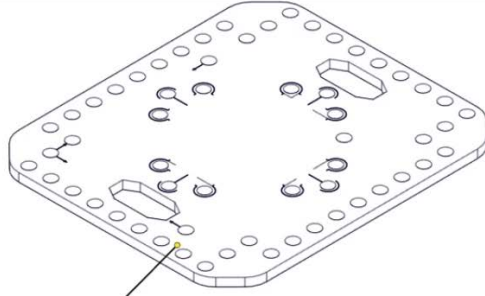

Guía de armado de la catapulta

- Screw M4x14
- Screw M4x14
- Screw M4x14

Headless Set Screw M3×5

Flange Copper Sleeve 4×8×4mm

Plastic Ring 4×7×3

Plastic Ring 4×7×3

Beam0412-140

Screw M4x8

Screw M4x8

Screw M4x8

Screw M4×14

Screw M4×14

Two screws are shown, one above the other. Each has a label 'Screw M4×14' with a line pointing to the screw head.

Plastic Ring 4x7x10

Headless Set Screw M3x5

Screw M4×16

Screw M4×16

Screw M4×14
Screw M4×14

Plate 3×6

Nut M4
Nut M4

Shaft Connector 4mm

Headless Set Screw M3x8

Flange Copper Sleeve 4x8x4mm

Shaft Collar 4mm

Headless Set Screw M3x5

Slide Beam0824-192

Screw M4x14

Screw M4x14

MegaPi Acrylic Bracket

MegaPi

Plastic Rivet 4100

Plastic Rivet 4100