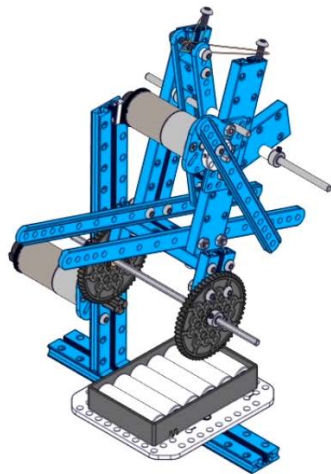

Guía de armado de la catapulta

- Screw M4x14
- Screw M4x14
- Screw M4x14

Headless Set Screw M3×5

Flange Copper Sleeve 4×8×4mm

Plastic Ring 4×7×3

Plastic Ring 4×7×3

Beam0412-140

Screw M4x8

Screw M4x8

Screw M4x8

Screw M4×14

Screw M4×14

Two screws are shown, one above the other. Each has a label 'Screw M4×14' with a line pointing to the screw head.

Plastic Ring 4x7x10

Headless Set Screw M3x5

Screw M4×16

Screw M4×16

Screw M4×14
Screw M4×14

Plate 3×6

Nut M4
Nut M4

Shaft Connector 4mm

Headless Set Screw M3x8

Flange Copper Sleeve 4x8x4mm

Shaft Collar 4mm

Headless Set Screw M3x5

Slide Beam0824-192

Screw M4x14

Screw M4x14

MegaPi Acrylic Bracket

MegaPi

Plastic Rivet 4100

Plastic Rivet 4100