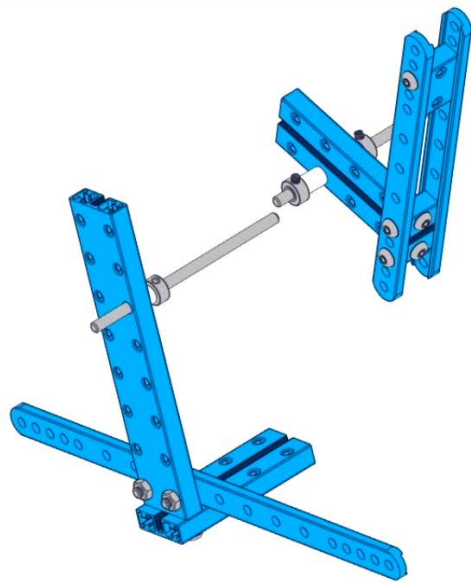

Guía de armado de la catapulta

- Screw M4x14
- Screw M4x14
- Screw M4x14

Headless Set Screw M3×5

Flange Copper Sleeve 4×8×4mm

Plastic Ring 4×7×3

Plastic Ring 4×7×3

Beam0412-140

Screw M4x8

Screw M4x8

Screw M4x8

Screw M4×14

Screw M4×14

Two screws are shown, one above the other. Each has a label 'Screw M4×14' with a line pointing to the screw head.

Plastic Ring 4x7x10

Headless Set Screw M3x5

Screw M4×16

Screw M4×16

Screw M4×14
Screw M4×14

Plate 3×6

Nut M4
Nut M4

Shaft Connector 4mm

Headless Set Screw M3x8

Flange Copper Sleeve 4x8x4mm

Shaft Collar 4mm

Headless Set Screw M3x5

Slide Beam0824-192

Screw M4x14

Screw M4x14

MegaPi Acrylic Bracket

MegaPi

Plastic Rivet 4100

Plastic Rivet 4100