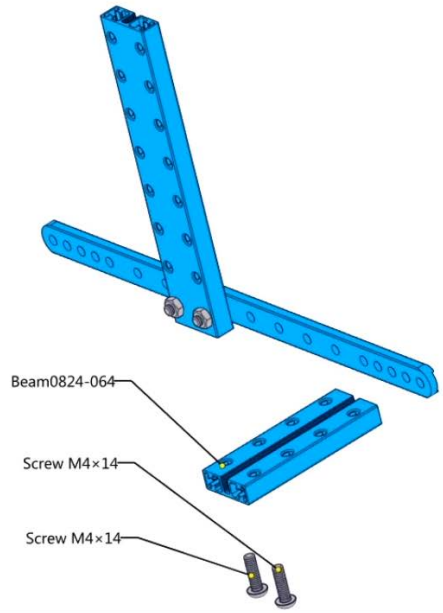

Guía de armado de la catapulta

- Screw M4x14
- Screw M4x14
- Screw M4x14

Headless Set Screw M3×5

Flange Copper Sleeve 4×8×4mm

Plastic Ring 4×7×3

Plastic Ring 4×7×3

Beam0412-140

Screw M4x8

Screw M4x8

Screw M4x8

Screw M4×14

Screw M4×14

Two screws are shown, one above the other. Each has a label 'Screw M4×14' with a line pointing to the screw head.

Plastic Ring 4x7x10

Headless Set Screw M3x5

Screw M4×16

Screw M4×16

Screw M4×14
Screw M4×14

Plate 3×6

Nut M4
Nut M4

Shaft Connector 4mm

Headless Set Screw M3x8

Flange Copper Sleeve 4x8x4mm

Shaft Collar 4mm

Headless Set Screw M3x5

Slide Beam0824-192

Screw M4x14

Screw M4x14

MegaPi Acrylic Bracket

MegaPi

Plastic Rivet 4100

Plastic Rivet 4100