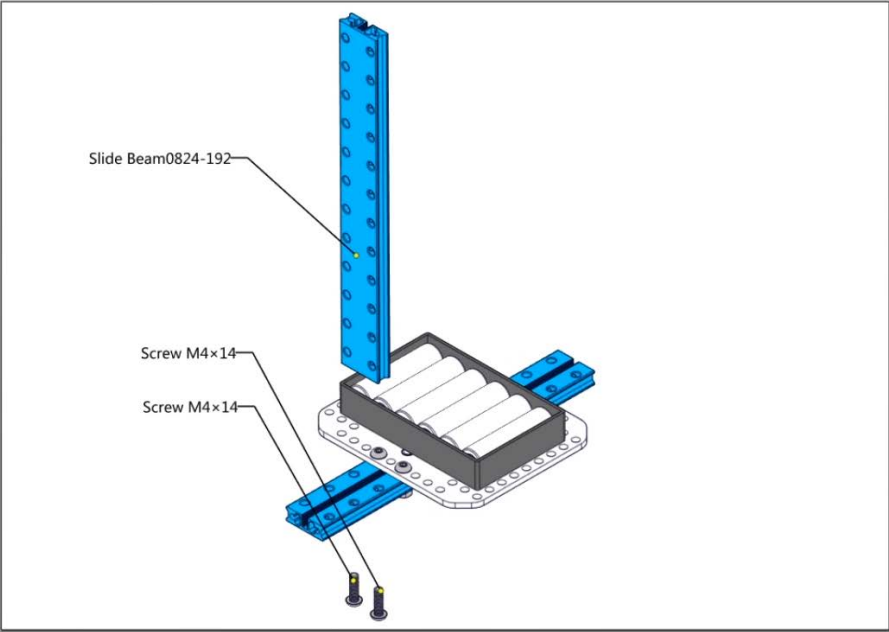

Guía de armado de la catapulta

- Screw M4x14
- Screw M4x14
- Screw M4x14

Headless Set Screw M3×5

Flange Copper Sleeve 4×8×4mm

Plastic Ring 4×7×3

Plastic Ring 4×7×3

Beam0412-140

Screw M4x8

Screw M4x8

Screw M4x8

Screw M4×14

Screw M4×14

Two screws are shown, one above the other. Each has a label 'Screw M4×14' with a line pointing to the screw head.

Plastic Ring 4x7x10

Headless Set Screw M3x5

Screw M4×16

Screw M4×16

Screw M4×14
Screw M4×14

Plate 3×6

Nut M4
Nut M4

Shaft Connector 4mm

Headless Set Screw M3x8

Flange Copper Sleeve 4x8x4mm

Shaft Collar 4mm