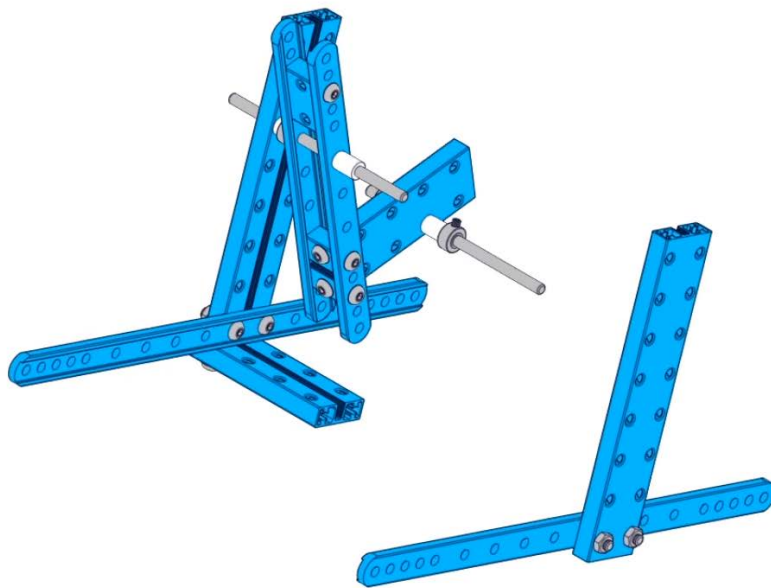

Guía de armado de la catapulta

- Screw M4x14
- Screw M4x14
- Screw M4x14

Headless Set Screw M3×5

Flange Copper Sleeve 4×8×4mm

Plastic Ring 4×7×3

Plastic Ring 4×7×3

Beam0412-140

Screw M4x8

Screw M4x8

Screw M4x8

Screw M4×14

Screw M4×14

Two screws are shown, one above the other. Each has a label 'Screw M4×14' with a line pointing to the screw head.

Plastic Ring 4x7x10

Headless Set Screw M3x5

Screw M4×16

Screw M4×16

Screw M4×14
Screw M4×14

Plate 3×6

Nut M4
Nut M4

Shaft Connector 4mm

Headless Set Screw M3x8

Flange Copper Sleeve 4x8x4mm

Shaft Collar 4mm