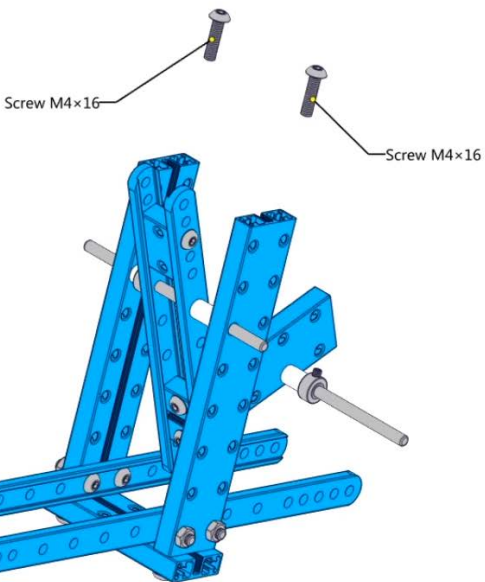

Guía de armado de la catapulta

- Screw M4x14
- Screw M4x14
- Screw M4x14

Headless Set Screw M3×5

Flange Copper Sleeve 4×8×4mm

Plastic Ring 4×7×3

Plastic Ring 4×7×3

Beam0412-140

Screw M4x8

Screw M4x8

Screw M4x8

Screw M4×14

Screw M4×14

Two screws are shown, one above the other. Each has a label 'Screw M4×14' with a line pointing to the screw head.

Plastic Ring 4x7x10

Headless Set Screw M3x5

Screw M4×16

Screw M4×16

Screw M4×14
Screw M4×14

Plate 3×6

Nut M4
Nut M4

Shaft Connector 4mm

Headless Set Screw M3x8

Flange Copper Sleeve 4x8x4mm

Shaft Collar 4mm

Headless Set Screw M3x5

Slide Beam0824-192

Screw M4x14

Screw M4x14

MegaPi Acrylic Bracket

MegaPi

Plastic Rivet 4100

Plastic Rivet 4100