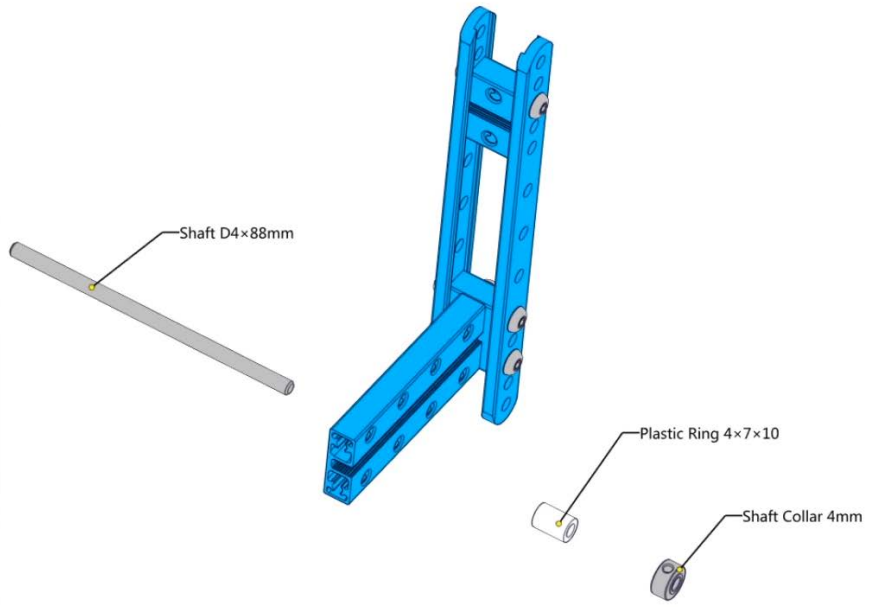

Guía de armado de la catapulta

- Screw M4x14
- Screw M4x14
- Screw M4x14

Headless Set Screw M3×5

Flange Copper Sleeve 4×8×4mm

Plastic Ring 4×7×3

Plastic Ring 4×7×3

Beam0412-140

Screw M4x8

Screw M4x8

Screw M4x8

Screw M4×14

Screw M4×14

Two screws are shown, one above the other. Each has a label 'Screw M4×14' with a line pointing to the screw head.

Plastic Ring 4x7x10

Headless Set Screw M3x5

Screw M4×16

Screw M4×16

Screw M4×14
Screw M4×14

Plate 3×6

Nut M4
Nut M4

Shaft Connector 4mm

Headless Set Screw M3x8

Flange Copper Sleeve 4x8x4mm

Shaft Collar 4mm

Headless Set Screw M3x5

Slide Beam0824-192

Screw M4x14

Screw M4x14

MegaPi Acrylic Bracket

MegaPi

Plastic Rivet 4100

Plastic Rivet 4100