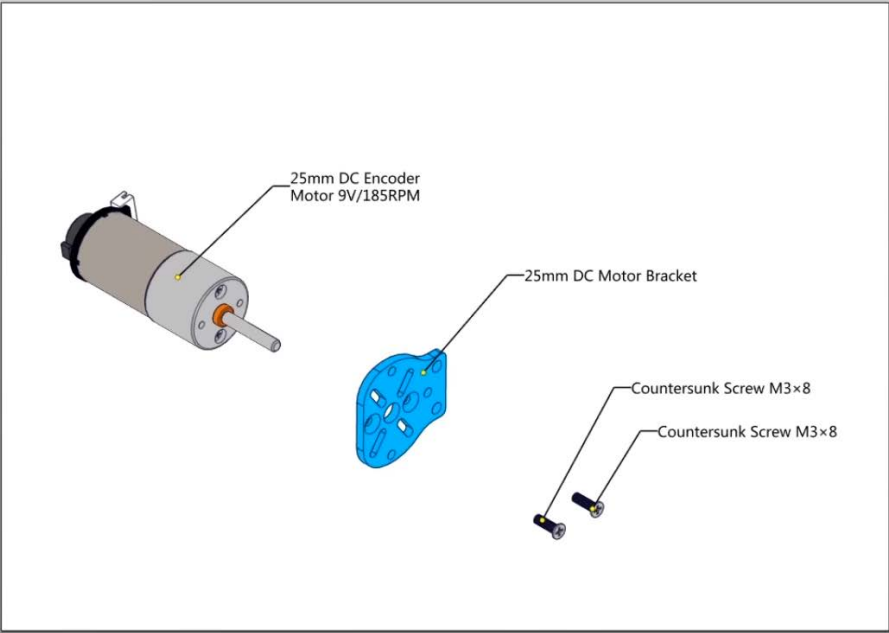

Guía de armado de la catapulta

- Screw M4x14
- Screw M4x14
- Screw M4x14

Headless Set Screw M3×5

Flange Copper Sleeve 4×8×4mm

Plastic Ring 4×7×3

Plastic Ring 4×7×3

Beam0412-140

Screw M4x8

Screw M4x8

Screw M4x8

Screw M4×14

Screw M4×14

Two screws are shown, one above the other. Each has a label 'Screw M4×14' with a line pointing to the screw head.

Plastic Ring 4x7x10

Headless Set Screw M3x5

Screw M4×16

Screw M4×16

Screw M4×14
Screw M4×14

Plate 3×6

Nut M4
Nut M4

Shaft Connector 4mm

Headless Set Screw M3x8

Flange Copper Sleeve 4x8x4mm

Shaft Collar 4mm

Plastic Rivet 4100

Megapi Encoder/DC Motor Driver

Megapi Encoder/DC Motor Driver

Megapi Shield for RJ25

25mm DC Encoder Motor Cable

Battery Holder Cable