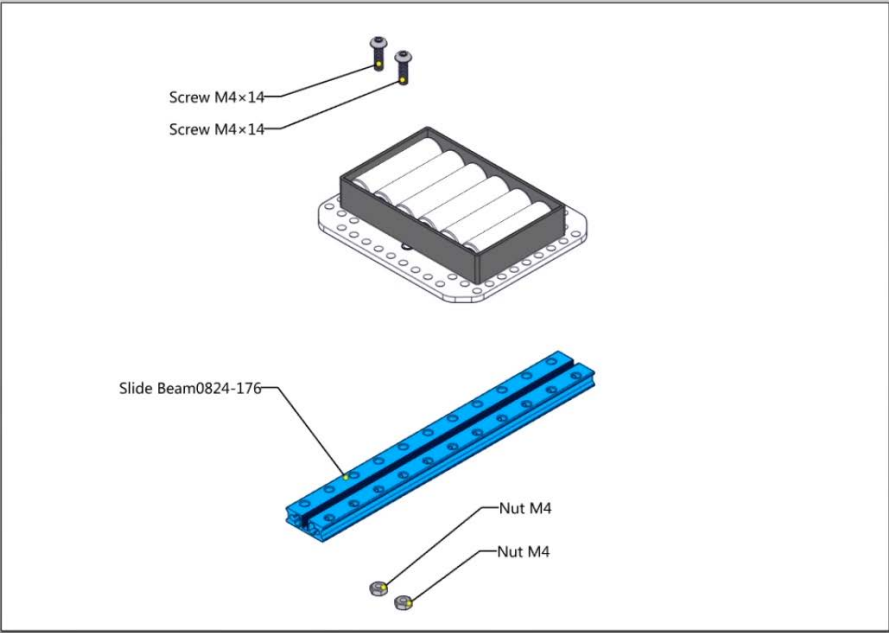

Guía de armado de la catapulta

- Screw M4x14
- Screw M4x14
- Screw M4x14

Headless Set Screw M3×5

Flange Copper Sleeve 4×8×4mm

Plastic Ring 4×7×3

Plastic Ring 4×7×3

Beam0412-140

Screw M4x8

Screw M4x8

Screw M4x8

Screw M4×14

Screw M4×14

Two screws are shown, one above the other. Each has a label 'Screw M4×14' with a line pointing to the screw head.

Plastic Ring 4x7x10

Headless Set Screw M3x5

Screw M4×16

Screw M4×16

Screw M4×14
Screw M4×14

Plate 3×6

Nut M4
Nut M4

Shaft Connector 4mm

Headless Set Screw M3x8

Flange Copper Sleeve 4x8x4mm

Shaft Collar 4mm