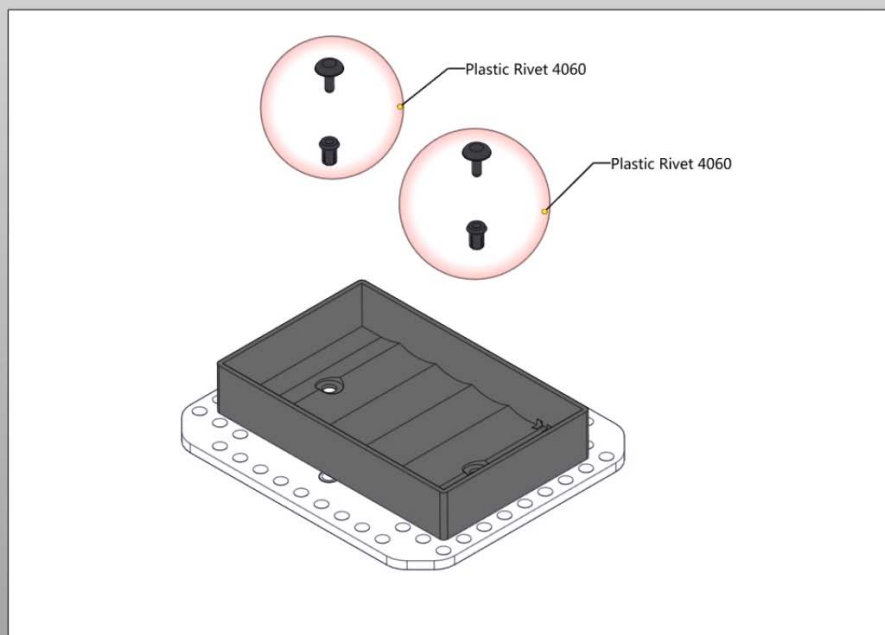

Guía de armado de la catapulta

- Screw M4x14
- Screw M4x14
- Screw M4x14

Headless Set Screw M3×5

Flange Copper Sleeve 4×8×4mm

Plastic Ring 4×7×3

Plastic Ring 4×7×3

Beam0412-140

Screw M4x8

Screw M4x8

Screw M4x8

Screw M4×14

Screw M4×14

Two screws are shown, one above the other. Each has a label 'Screw M4×14' with a line pointing to the screw head.

Plastic Ring 4x7x10

Headless Set Screw M3x5

Screw M4×16

Screw M4×16

Screw M4×14
Screw M4×14

Plate 3×6

Nut M4
Nut M4

Shaft Connector 4mm

Headless Set Screw M3x8

Flange Copper Sleeve 4x8x4mm

Shaft Collar 4mm