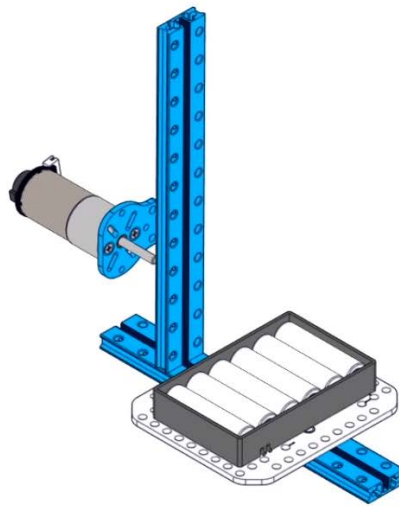

Guía de armado de la catapulta

- Screw M4x14
- Screw M4x14
- Screw M4x14

Headless Set Screw M3×5

Flange Copper Sleeve 4×8×4mm

Plastic Ring 4×7×3

Plastic Ring 4×7×3

Beam0412-140

Screw M4x8

Screw M4x8

Screw M4x8

Screw M4×14

Screw M4×14

Two screws are shown, one above the other. Each has a label 'Screw M4×14' with a line pointing to the screw head.

Plastic Ring 4x7x10

Headless Set Screw M3x5

Screw M4×16

Screw M4×16

Screw M4×14
Screw M4×14

Plate 3×6

Nut M4
Nut M4

Shaft Connector 4mm

Headless Set Screw M3x8

Flange Copper Sleeve 4x8x4mm

Shaft Collar 4mm