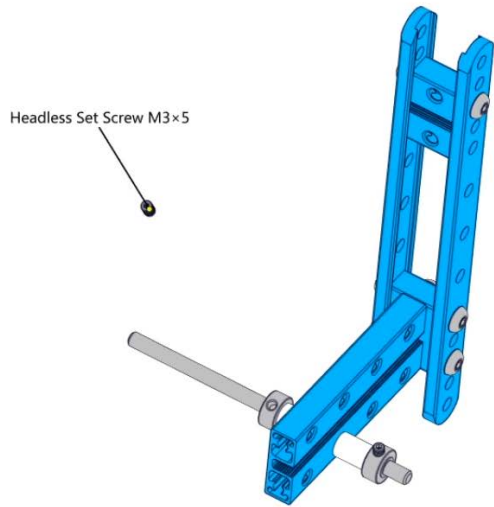

Guía de armado de la catapulta

- Screw M4x14
- Screw M4x14
- Screw M4x14

Headless Set Screw M3×5

Flange Copper Sleeve 4×8×4mm

Plastic Ring 4×7×3

Plastic Ring 4×7×3

Beam0412-140

Screw M4x8

Screw M4x8

Screw M4x8

Screw M4×14

Screw M4×14

Two screws are shown, one above the other. Each has a label 'Screw M4×14' with a line pointing to the screw head.

Plastic Ring 4x7x10

Headless Set Screw M3x5

Screw M4×16

Screw M4×16

Screw M4×14
Screw M4×14

Plate 3×6

Nut M4
Nut M4

Shaft Connector 4mm

Headless Set Screw M3x8

Flange Copper Sleeve 4x8x4mm

Shaft Collar 4mm

Headless Set Screw M3x5

Slide Beam0824-192

Screw M4x14

Screw M4x14

MegaPi Acrylic Bracket

MegaPi

Plastic Rivet 4100

Plastic Rivet 4100