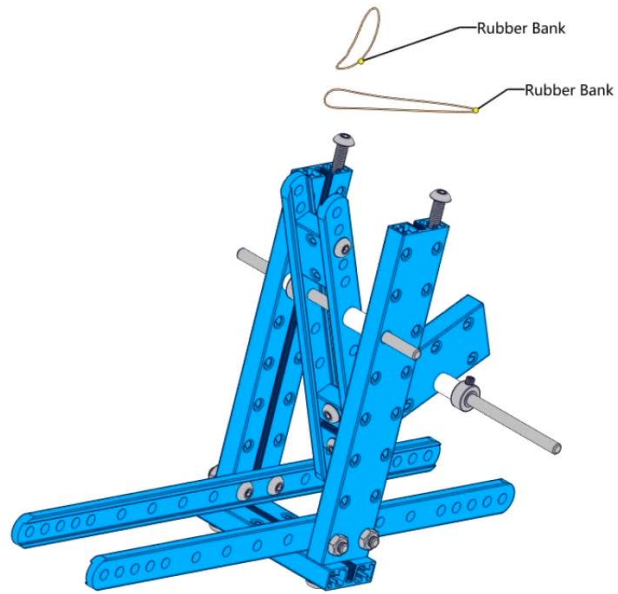

Guía de armado de la catapulta

- Screw M4x14
- Screw M4x14
- Screw M4x14

Headless Set Screw M3×5

Flange Copper Sleeve 4×8×4mm

Plastic Ring 4×7×3

Plastic Ring 4×7×3

Beam0412-140

Screw M4x8

Screw M4x8

Screw M4x8

Screw M4×14

Screw M4×14

Two screws are shown, one above the other. Each has a label 'Screw M4×14' with a line pointing to the screw head.

Plastic Ring 4x7x10

Headless Set Screw M3x5

Screw M4×16

Screw M4×16

Screw M4×14
Screw M4×14

Plate 3×6

Nut M4
Nut M4

Shaft Connector 4mm

Headless Set Screw M3x8

Flange Copper Sleeve 4x8x4mm

Shaft Collar 4mm

Headless Set Screw M3x5

Slide Beam0824-192

Screw M4x14

Screw M4x14

MegaPi Acrylic Bracket

MegaPi

Plastic Rivet 4100

Plastic Rivet 4100