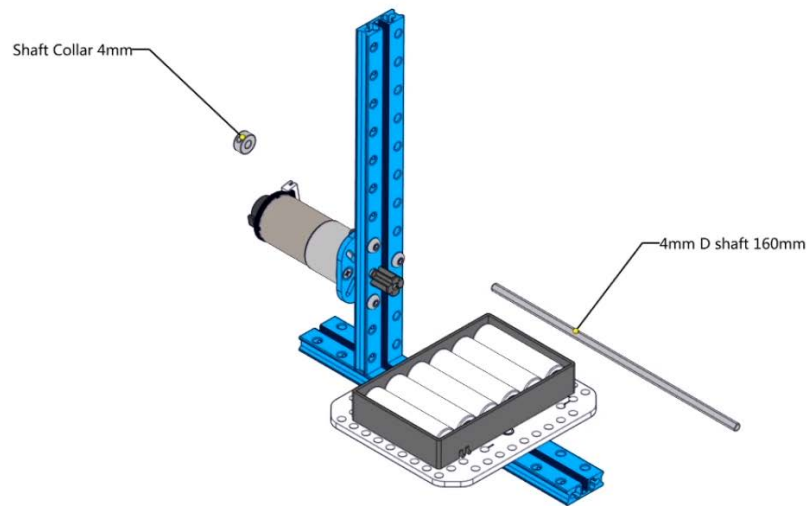

Guía de armado de la catapulta

- Screw M4x14
- Screw M4x14
- Screw M4x14

Headless Set Screw M3×5

Flange Copper Sleeve 4×8×4mm

Plastic Ring 4×7×3

Plastic Ring 4×7×3

Beam0412-140

Screw M4x8

Screw M4x8

Screw M4x8

Screw M4×14

Screw M4×14

Two screws are shown, one above the other. Each has a label 'Screw M4×14' with a line pointing to the screw head.

Plastic Ring 4x7x10

Headless Set Screw M3x5

Screw M4×16

Screw M4×16

Screw M4×14
Screw M4×14

Plate 3×6

Nut M4
Nut M4

Shaft Connector 4mm

Headless Set Screw M3x8

Flange Copper Sleeve 4x8x4mm

Shaft Collar 4mm