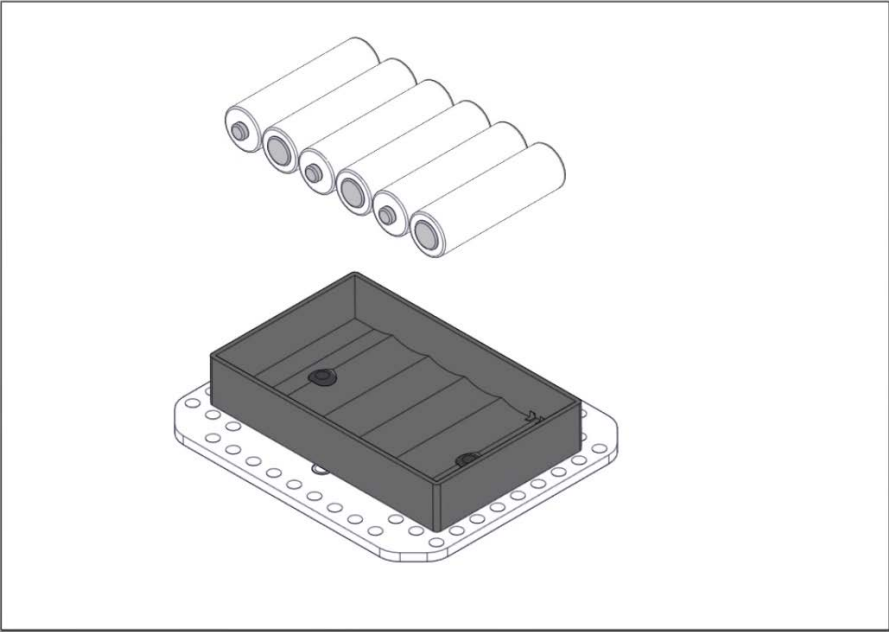

Guía de armado de la catapulta

- Screw M4x14
- Screw M4x14
- Screw M4x14

Headless Set Screw M3×5

Flange Copper Sleeve 4×8×4mm

Plastic Ring 4×7×3

Plastic Ring 4×7×3

Beam0412-140

Screw M4x8

Screw M4x8

Screw M4x8

Screw M4×14

Screw M4×14

Two screws are shown, one above the other. Each has a label 'Screw M4×14' with a line pointing to the screw head.

Plastic Ring 4x7x10

Headless Set Screw M3x5

Screw M4×16

Screw M4×16

Screw M4×14
Screw M4×14

Plate 3×6

Nut M4
Nut M4

Shaft Connector 4mm

Headless Set Screw M3x8

Flange Copper Sleeve 4x8x4mm

Shaft Collar 4mm