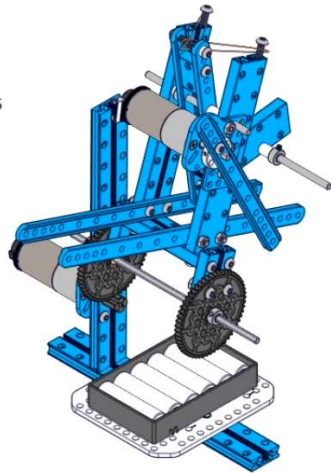

Flange Copper Sleeve 4x8x4mm

Shaft Collar 4mm

Headless Set Screw M3x5