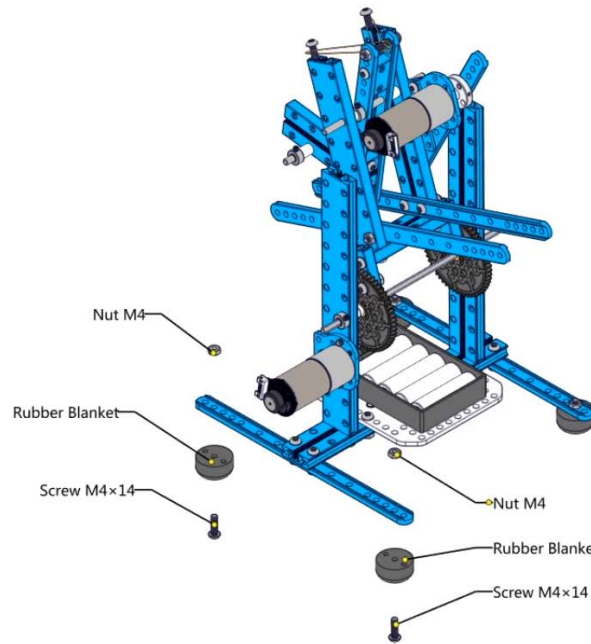

Screw M4×16

Screw M4×14
Screw M4×14

Plate 3×6

Nut M4
Nut M4

Shaft Connector 4mm

Headless Set Screw M3x8

Flange Copper Sleeve 4x8x4mm

Shaft Collar 4mm

Headless Set Screw M3x5

Slide Beam0824-192

Screw M4x14

Screw M4x14

MegaPi Acrylic Bracket

MegaPi

Plastic Rivet 4100

Plastic Rivet 4100