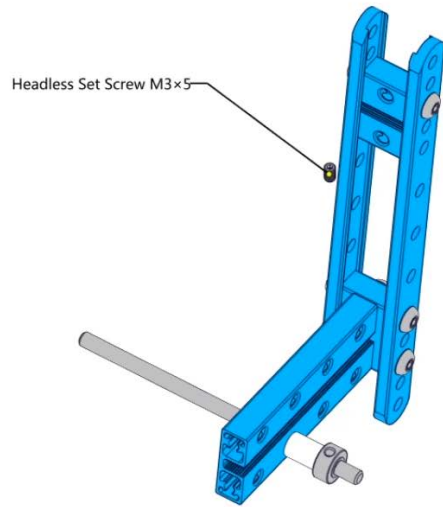

Guía de armado de la catapulta

- Screw M4x14
- Screw M4x14
- Screw M4x14

Headless Set Screw M3×5

Flange Copper Sleeve 4×8×4mm

Plastic Ring 4×7×3

Plastic Ring 4×7×3

Beam0412-140

Screw M4x8

Screw M4x8

Screw M4x8

Screw M4×14

Screw M4×14

Two screws are shown, one above the other. Each has a label 'Screw M4×14' with a line pointing to the screw head.

Plastic Ring 4x7x10

Headless Set Screw M3x5

Screw M4×16

Screw M4×16

Screw M4×14
Screw M4×14

Plate 3×6

Nut M4
Nut M4

Shaft Connector 4mm

Headless Set Screw M3x8

Flange Copper Sleeve 4x8x4mm

Shaft Collar 4mm

Headless Set Screw M3x5

Slide Beam0824-192

Screw M4x14

Screw M4x14

MegaPi Acrylic Bracket

MegaPi

Plastic Rivet 4100

Plastic Rivet 4100