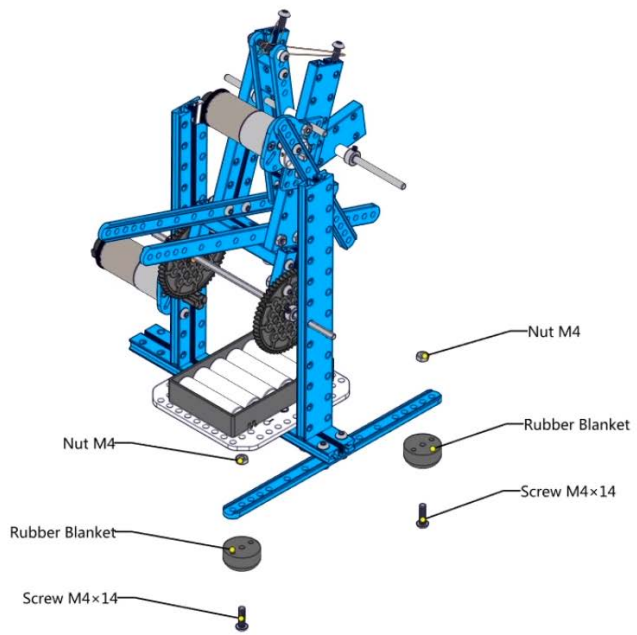

Screw M4×16

Screw M4×14
Screw M4×14

Plate 3×6

Nut M4
Nut M4

Shaft Connector 4mm

Headless Set Screw M3x8

Flange Copper Sleeve 4x8x4mm

Shaft Collar 4mm

Headless Set Screw M3x5

Slide Beam0824-192

Screw M4x14

Screw M4x14

MegaPi Acrylic Bracket

MegaPi

Plastic Rivet 4100

Plastic Rivet 4100