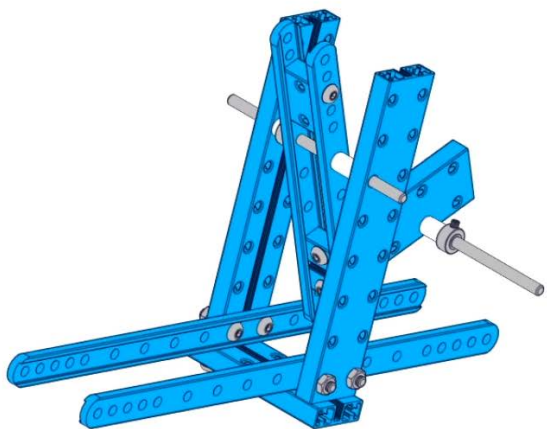

Guía de armado de la catapulta

- Screw M4x14
- Screw M4x14
- Screw M4x14

Headless Set Screw M3×5

Flange Copper Sleeve 4×8×4mm

Plastic Ring 4×7×3

Plastic Ring 4×7×3

Beam0412-140

Screw M4x8

Screw M4x8

Screw M4x8

Screw M4×14

Screw M4×14

Two screws are shown, one above the other. Each has a label 'Screw M4×14' with a line pointing to the screw head.

Plastic Ring 4x7x10

Headless Set Screw M3x5

Screw M4×16

Screw M4×16

Screw M4×14
Screw M4×14

Plate 3×6

Nut M4
Nut M4

Shaft Connector 4mm

Headless Set Screw M3x8

Flange Copper Sleeve 4x8x4mm

Shaft Collar 4mm