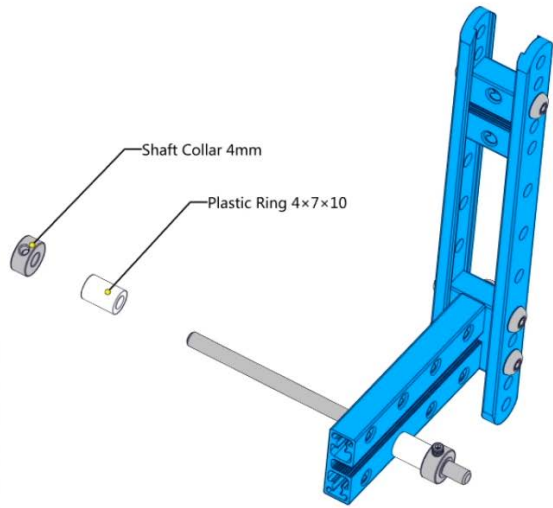

Guía de armado de la catapulta

- Screw M4x14
- Screw M4x14
- Screw M4x14

Headless Set Screw M3×5

Flange Copper Sleeve 4×8×4mm

Plastic Ring 4×7×3

Plastic Ring 4×7×3

Beam0412-140

Screw M4x8

Screw M4x8

Screw M4x8

Screw M4×14

Screw M4×14

Two screws are shown, one above the other. Each has a label 'Screw M4×14' with a line pointing to the screw head.

Plastic Ring 4x7x10

Headless Set Screw M3x5

Screw M4×16

Screw M4×16

Screw M4×14
Screw M4×14

Plate 3×6

Nut M4
Nut M4

Shaft Connector 4mm

Headless Set Screw M3x8

Flange Copper Sleeve 4x8x4mm

Shaft Collar 4mm

Headless Set Screw M3x5

Slide Beam0824-192

Screw M4x14

Screw M4x14

MegaPi Acrylic Bracket

MegaPi

Plastic Rivet 4100

Plastic Rivet 4100