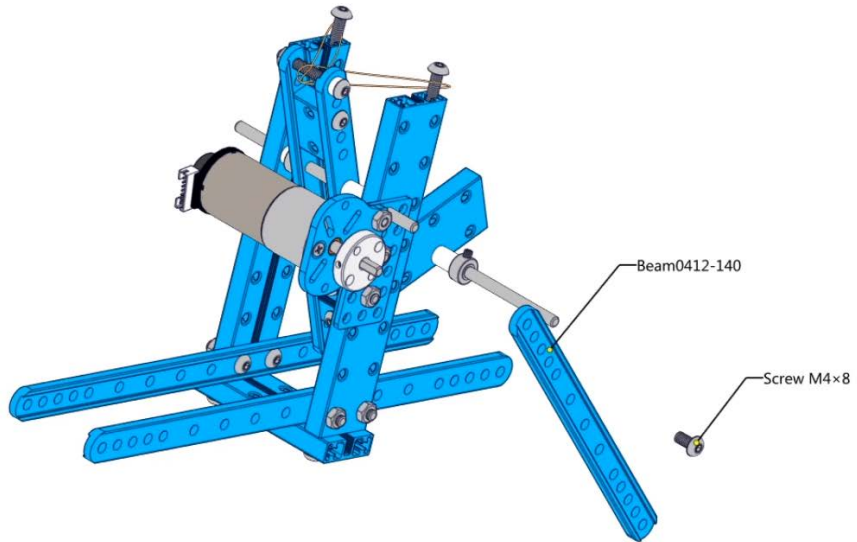

Guía de armado de la catapulta

- Screw M4x14
- Screw M4x14
- Screw M4x14

Headless Set Screw M3×5

Flange Copper Sleeve 4×8×4mm

Plastic Ring 4×7×3

Plastic Ring 4×7×3

Beam0412-140

Screw M4x8

Screw M4x8

Screw M4x8

Screw M4×14

Screw M4×14

Two screws are shown, one above the other. Each has a label 'Screw M4×14' with a line pointing to the screw head.

Plastic Ring 4x7x10

Headless Set Screw M3x5

Screw M4×16

Screw M4×16

Screw M4×14
Screw M4×14

Plate 3×6

Nut M4
Nut M4

Shaft Connector 4mm

Headless Set Screw M3x8

Flange Copper Sleeve 4x8x4mm

Shaft Collar 4mm

Headless Set Screw M3x5

Slide Beam0824-192

Screw M4x14

Screw M4x14

MegaPi Acrylic Bracket

MegaPi

Plastic Rivet 4100

Plastic Rivet 4100