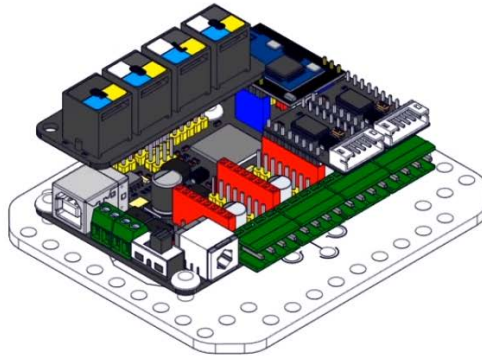

Plastic Rivet 4100

Megapi Encoder/DC Motor Driver

Megapi Encoder/DC Motor Driver

Megapi Shield for RJ25

25mm DC Encoder Motor Cable

Battery Holder Cable