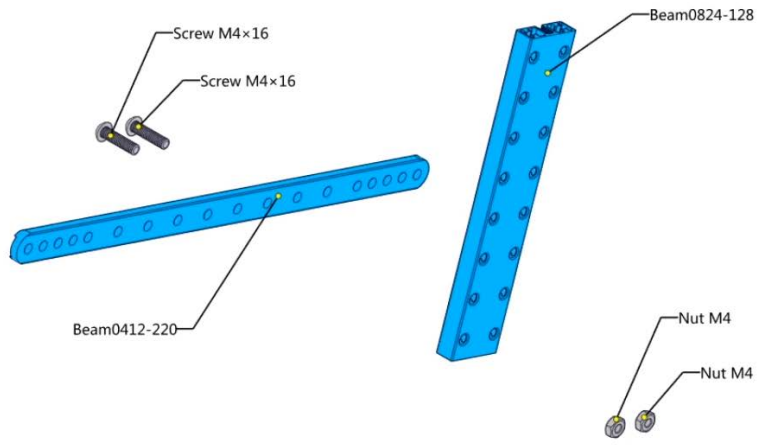

Guía de armado de la catapulta

- Screw M4x14
- Screw M4x14
- Screw M4x14

Headless Set Screw M3×5

Flange Copper Sleeve 4×8×4mm

Plastic Ring 4×7×3

Plastic Ring 4×7×3

Beam0412-140

Screw M4x8

Screw M4x8

Screw M4x8

Screw M4×14

Screw M4×14

Two screws are shown, one above the other. Each has a label 'Screw M4×14' with a line pointing to the screw head.

Plastic Ring 4x7x10

Headless Set Screw M3x5

Screw M4×16

Screw M4×16

Screw M4×14
Screw M4×14

Plate 3×6

Nut M4
Nut M4

Shaft Connector 4mm

Headless Set Screw M3x8

Flange Copper Sleeve 4x8x4mm

Shaft Collar 4mm