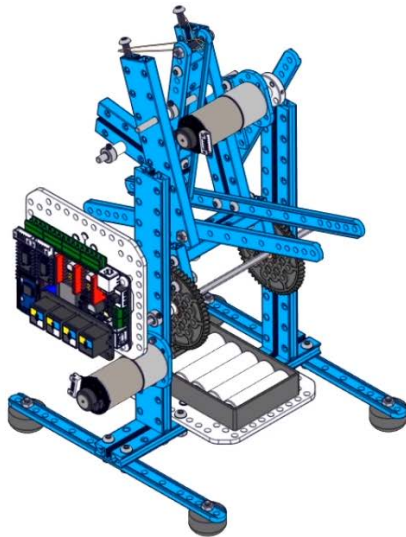

Plastic Rivet 4100

Megapi Encoder/DC Motor Driver

Megapi Encoder/DC Motor Driver

Megapi Shield for RJ25

25mm DC Encoder Motor Cable

Battery Holder Cable