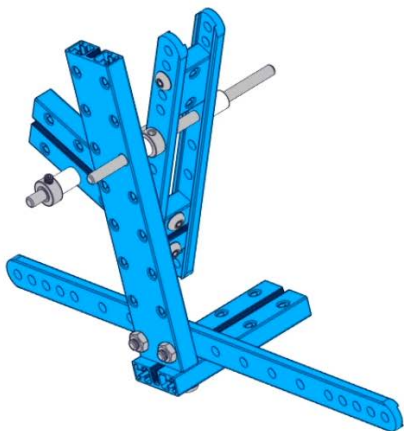

Guía de armado de la catapulta

- Screw M4x14
- Screw M4x14
- Screw M4x14

Headless Set Screw M3×5

Flange Copper Sleeve 4×8×4mm

Plastic Ring 4×7×3

Plastic Ring 4×7×3

Beam0412-140

Screw M4x8

Screw M4x8

Screw M4x8

Screw M4×14

Screw M4×14

Two screws are shown, one above the other. Each has a label 'Screw M4×14' with a line pointing to the screw head.

Plastic Ring 4x7x10

Headless Set Screw M3x5

Screw M4×16

Screw M4×16

Screw M4×14
Screw M4×14

Plate 3×6

Nut M4
Nut M4

Shaft Connector 4mm

Headless Set Screw M3x8

Flange Copper Sleeve 4x8x4mm

Shaft Collar 4mm

Headless Set Screw M3x5

Slide Beam0824-192

Screw M4x14

Screw M4x14

MegaPi Acrylic Bracket

MegaPi

Plastic Rivet 4100

Plastic Rivet 4100