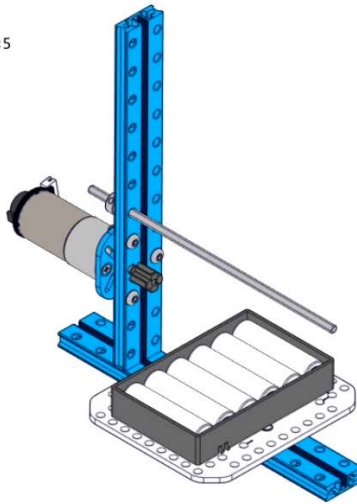

Guía de armado de la catapulta

- Screw M4x14
- Screw M4x14
- Screw M4x14

Headless Set Screw M3×5

Flange Copper Sleeve 4×8×4mm

Plastic Ring 4×7×3

Plastic Ring 4×7×3

Beam0412-140

Screw M4x8

Screw M4x8

Screw M4x8

Screw M4×14

Screw M4×14

Two screws are shown, one above the other. Each has a label 'Screw M4×14' with a line pointing to the screw head.

Plastic Ring 4x7x10

Headless Set Screw M3x5

Screw M4×16

Screw M4×16

Screw M4×14
Screw M4×14

Plate 3×6

Nut M4
Nut M4

Shaft Connector 4mm

Headless Set Screw M3x8

Flange Copper Sleeve 4x8x4mm

Shaft Collar 4mm