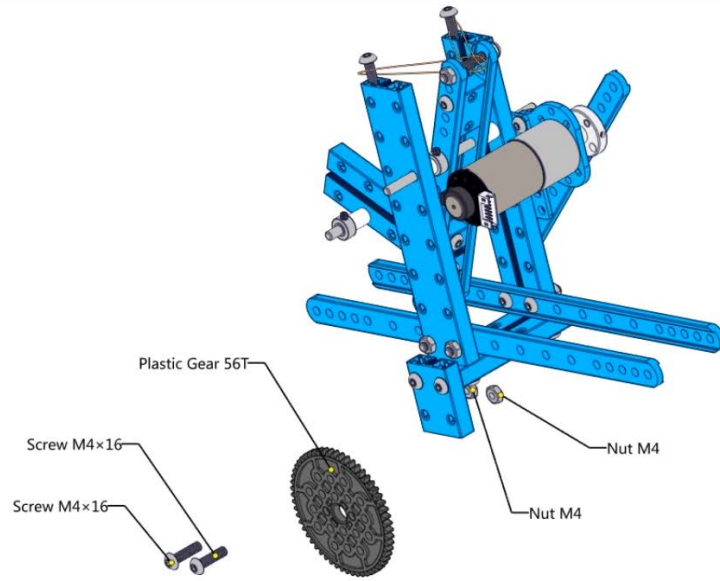

Screw M4x8

Screw M4x8

Screw M4×14

Screw M4×14

Two screws are shown, one above the other. Each has a label 'Screw M4×14' with a line pointing to the screw head.

Plastic Ring 4x7x10

Headless Set Screw M3x5

Screw M4×16

Screw M4×16

Screw M4×14
Screw M4×14

Plate 3×6

Nut M4
Nut M4

Shaft Connector 4mm

Headless Set Screw M3x8

Flange Copper Sleeve 4x8x4mm

Shaft Collar 4mm

Headless Set Screw M3x5

Slide Beam0824-192

Screw M4x14

Screw M4x14

MegaPi Acrylic Bracket

MegaPi

Plastic Rivet 4100

Plastic Rivet 4100