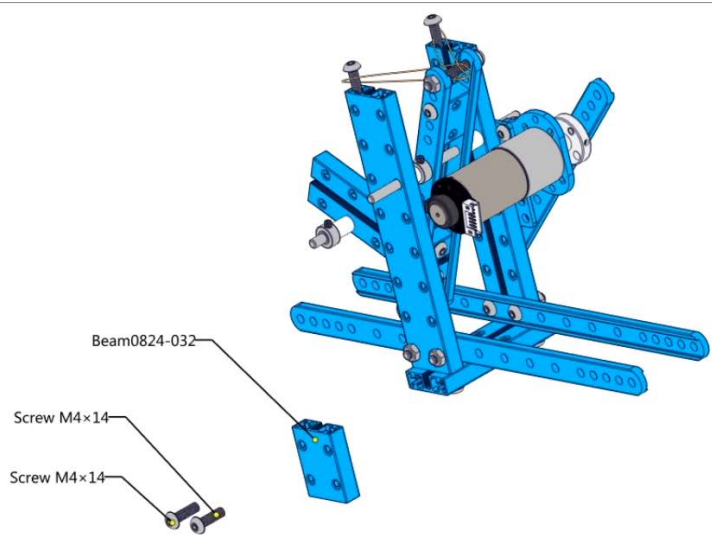

Screw M4x8

Screw M4x8

Screw M4×14

Screw M4×14

Two screws are shown, one above the other. Each has a label 'Screw M4×14' with a line pointing to the screw head.

Plastic Ring 4x7x10

Headless Set Screw M3x5

Screw M4×16

Screw M4×16

Screw M4×14
Screw M4×14

Plate 3×6

Nut M4
Nut M4

Shaft Connector 4mm

Headless Set Screw M3x8

Flange Copper Sleeve 4x8x4mm

Shaft Collar 4mm

Headless Set Screw M3x5

Slide Beam0824-192

Screw M4x14

Screw M4x14

MegaPi Acrylic Bracket

MegaPi

Plastic Rivet 4100

Plastic Rivet 4100