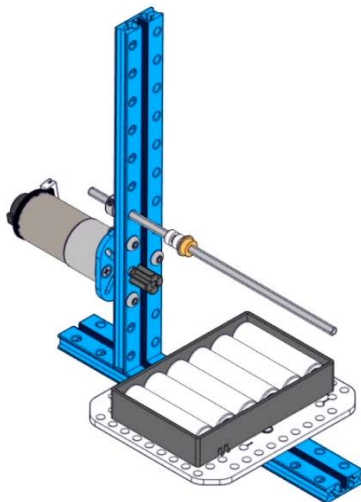

Guía de armado de la catapulta

- Screw M4x14
- Screw M4x14
- Screw M4x14

Headless Set Screw M3×5

Flange Copper Sleeve 4×8×4mm

Plastic Ring 4×7×3

Plastic Ring 4×7×3

Beam0412-140

Screw M4x8

Screw M4x8

Screw M4x8

Screw M4×14

Screw M4×14

Two screws are shown, one above the other. Each has a label 'Screw M4×14' with a line pointing to the screw head.

Plastic Ring 4x7x10

Headless Set Screw M3x5

Screw M4×16

Screw M4×16

Screw M4×14
Screw M4×14

Plate 3×6

Nut M4
Nut M4

Shaft Connector 4mm

Headless Set Screw M3x8

Flange Copper Sleeve 4x8x4mm

Shaft Collar 4mm