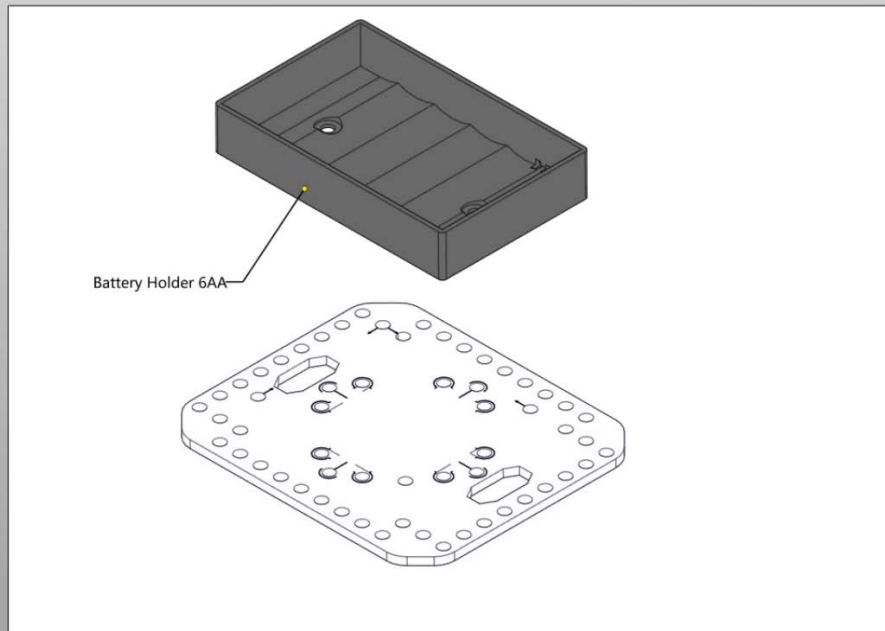

Guía de armado de la catapulta

- Screw M4x14
- Screw M4x14
- Screw M4x14

Headless Set Screw M3×5

Flange Copper Sleeve 4×8×4mm

Plastic Ring 4×7×3

Plastic Ring 4×7×3

Beam0412-140

Screw M4x8

Screw M4x8

Screw M4x8

Screw M4×14

Screw M4×14

Two screws are shown, one above the other. Each has a label 'Screw M4×14' with a line pointing to the screw head.

Plastic Ring 4x7x10

Headless Set Screw M3x5

Screw M4×16

Screw M4×16

Screw M4×14
Screw M4×14

Plate 3×6

Nut M4
Nut M4

Shaft Connector 4mm

Headless Set Screw M3x8

Flange Copper Sleeve 4x8x4mm

Shaft Collar 4mm